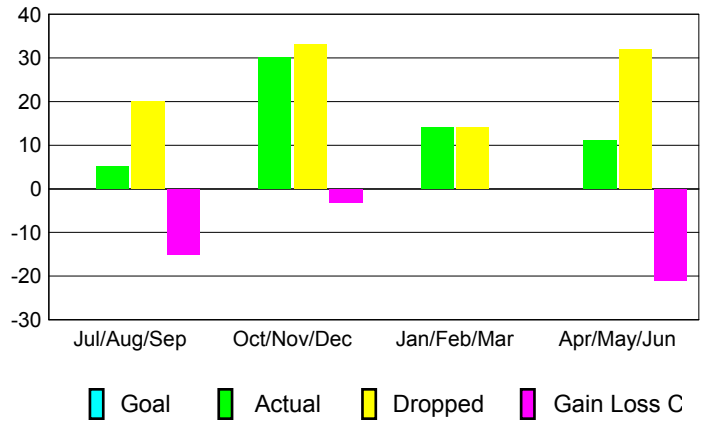

GMT: **GILLES MELANCON**

Location: **QUEBEC**

GMT CA: **2**

CLUBS

Month	New Club Goal	Actual New Clubs	Actual Dropped Clubs	Gain/Loss of Clubs
2012-2013				
Jul/Aug/Sep	0	0	1	-1
Oct/Nov/Dec	0	0	1	-1
Jan/Feb/Mar	0	0	0	0
Apr/May/June	0	0	0	0
Totals	0	0	2	-2

Club Results 2012-2013

Goal, New, Dropped, Gain/Loss

MEMBERSHIP

Month	Net Memb Goal	Actual New Memb	Actual Dropped Memb	Gain/Loss of Memb
2012-2013				
Jul/Aug/Sep	0	5	20	-15
Oct/Nov/Dec	0	30	33	-3
Jan/Feb/Mar	0	14	14	0
Apr/May/June	0	11	32	-21
Totals	0	60	99	-39

Membership Results 2012-2013

Goal, New, Dropped, Gain/Loss

YTD Status Quo Clubs 2012-2013

Status Quo Clubs Compared to Status Quo Members

Gender Comparison 2012-2013

Club Gain/Loss 2012-2013

Membership Gain/Loss 2012-2013