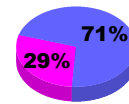

Club Results 2012-2013

Goal, New, Dropped, Gain/Loss

YTD Status Quo Clubs 2012-2013

Status Quo Clubs Compared to Status Quo Members

Club Gain/Loss 2012-2013

MEMBERSHIP

Month	Net Memb Goal	Actual New Memb	Actual Dropped Memb	Gain/Loss of Memb
2012-2013				
Jul/Aug/Sep	0	0	1	-1
Oct/Nov/Dec	0	0	0	0
Jan/Feb/Mar	0	0	1	-1
Apr/May/June	0	0	1	-1
Totals	0	0	3	-3

Membership Results 2012-2013

Goal, New, Dropped, Gain/Loss

Gender Comparison 2012-2013

Membership Gain/Loss 2012-2013