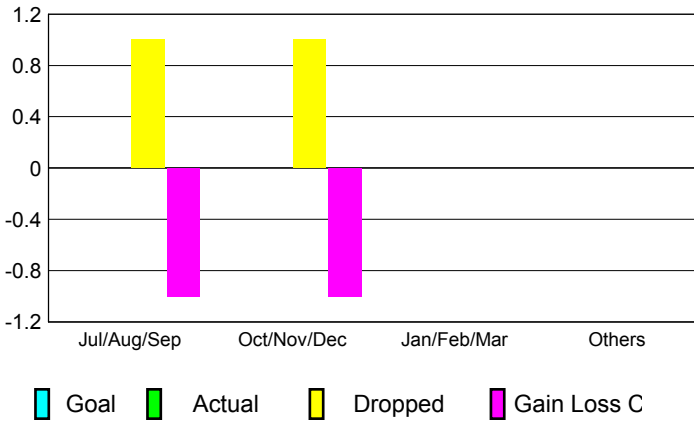

GMT: **GILLES MELANCON**

Location: **QUEBEC**

GMT CA: **2**

CLUBS

Month	New Club Goal	Actual New Clubs	Actual Dropped Clubs	Gain/Loss of Clubs
2012-2013				
Jul/Aug/Sep	0	0	1	-1
Oct/Nov/Dec	0	0	1	-1
Jan/Feb/Mar	0	0	0	0
Apr/May/June	0	0	0	0
Totals	0	0	2	-2

Club Results 2012-2013

Goal, New, Dropped, Gain/Loss

MEMBERSHIP

Month	Net Memb Goal	Actual New Memb	Actual Dropped Memb	Gain/Loss of Memb
2012-2013				
Jul/Aug/Sep	0	5	20	-15
Oct/Nov/Dec	0	30	33	-3
Jan/Feb/Mar	0	14	14	0
Apr/May/June	0	11	32	-21
Totals	0	60	99	-39

Membership Results 2012-2013

Goal, New, Dropped, Gain/Loss

YTD Status Quo Clubs 2012-2013

Status Quo Clubs Compared to Status Quo Members

Gender Comparison 2012-2013

Club Gain/Loss 2012-2013

Membership Gain/Loss 2012-2013