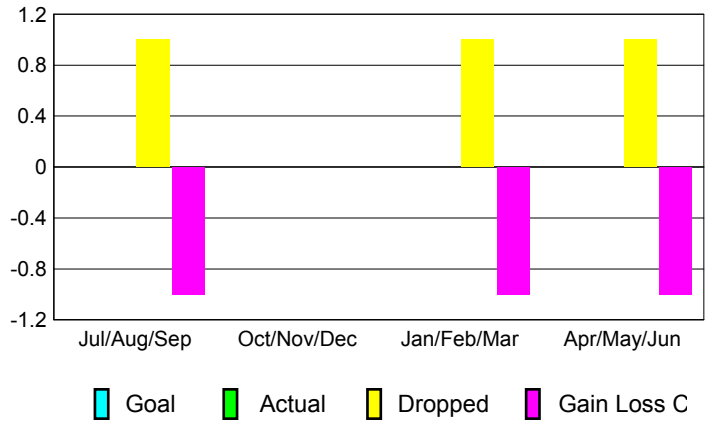

Club Results 2012-2013

Goal, New, Dropped, Gain/Loss

YTD Status Quo Clubs 2012-2013

Status Quo Clubs Compared to Status Quo Members

Club Gain/Loss 2012-2013

MEMBERSHIP

Month	Net Memb Goal	Actual New Memb	Actual Dropped Memb	Gain/Loss of Memb
2012-2013				
Jul/Aug/Sep	0	0	1	-1
Oct/Nov/Dec	0	0	0	0
Jan/Feb/Mar	0	0	1	-1
Apr/May/June	0	0	1	-1
Totals	0	0	3	-3

Membership Results 2012-2013

Goal, New, Dropped, Gain/Loss

Gender Comparison 2012-2013

Membership Gain/Loss 2012-2013